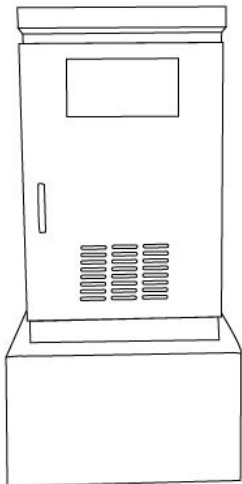

# SMALL TRAFFIC SIGNAL BOX

front

left side

back

right side

Top - 24" x 18"

Front - 51" x 24" Side - 51" x 16" Back - 51" x 24" Side - 51" x 16"