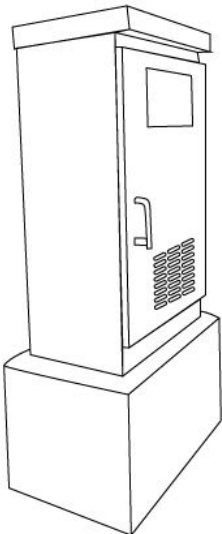

# SMALL TRAFFIC SIGNAL BOX

front

left side

back

right side

Top - 24" x 18"

Front - 51" x 24" Side - 51" x 16" Back - 51" x 24" Side - 51" x 16"