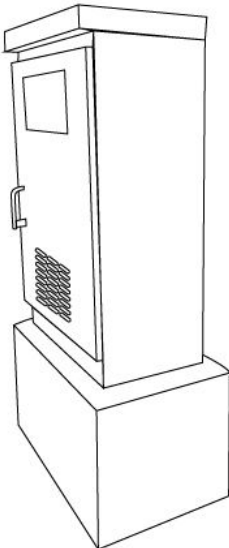

# SMALL TRAFFIC SIGNAL BOX

front

left side

back

right side

Top - 24" x 18"

Front - 51" x 24" Side - 51" x 16" Back - 51" x 24" Side - 51" x 16"